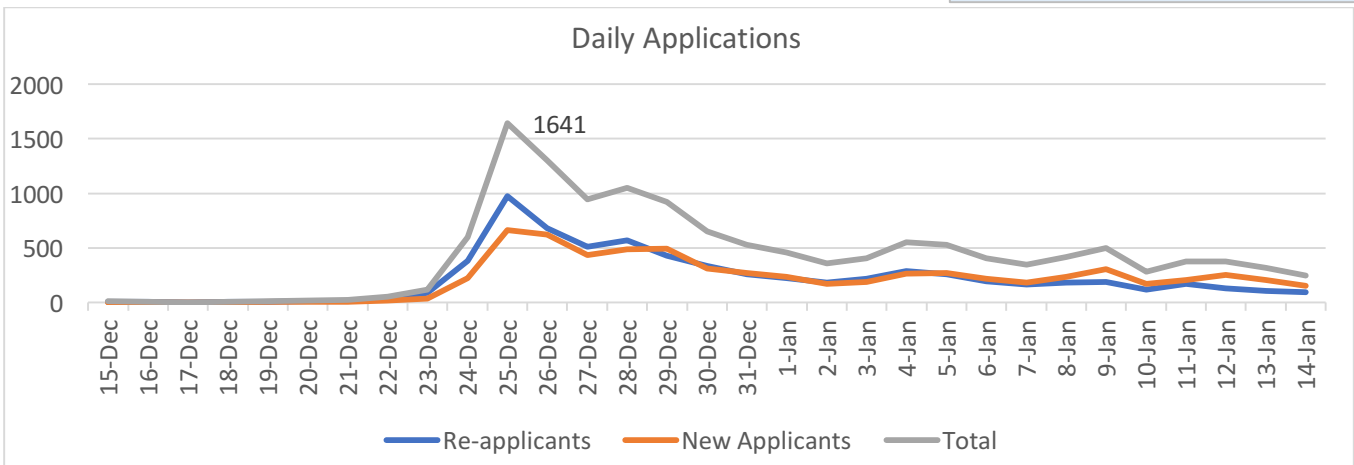

འབྲུག་རྒྱལ་པོའི་རྒྱུ་གསོའི་སྦྱིད་སྲུག་།  
DRUK GYALPO'S RELIEF KIDU

**Press Release**  
**15 January 2021**

The Druk Gyalpo's Relief Kidu received **13,409 applications** from the start of the lockdown until date i.e. from 20<sup>th</sup> December 2020 until 14<sup>th</sup> January 2021. Applications had drastically reduced from November, averaging 10 per day in early December. There was a surge immediately after the continuation of the Kidu was announced on 24<sup>th</sup> December 2020.

Total Applications (Phase III):	
October	: 22,191
November	: 1,065
December	: 8,044
1-19 Dec	: 197
20-30 Dec	: 7,847
1-14 January	: 5,562

Nu. 302 million has been granted since the lockdown to 96% of the applicants – this includes regular Kidu beneficiaries as well as lockdown support Kidu beneficiaries. The month-wise breakdown is provided below:

Application Month	Number of Applications	Number of Beneficiaries
October 2020	22,191	21,504
November 2020	1,065	1,016
December 2020	8,044	7,708
January 2021 (1-14)	5,562	Under process; Kidu being expedited for distressed individuals